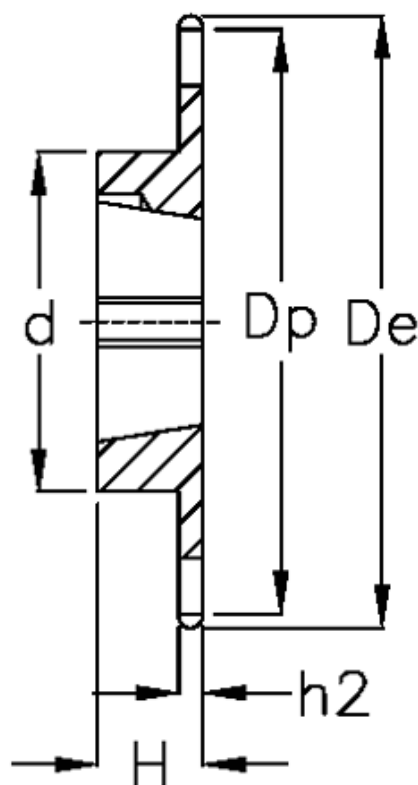

Article number: 616031006013

Description: Taperbored sprocket 10 B-1 Z=13 simplex
for bushing 1008

Measures

C = 1.6

d = 47

De = 73

Dp = 66.32

For bush = 1008

For chain size = 5/8" x 3/8"

For chain type = 10 B-1

H = 22

h1 = 9.1

Material = Stål

Number of teeth = 13